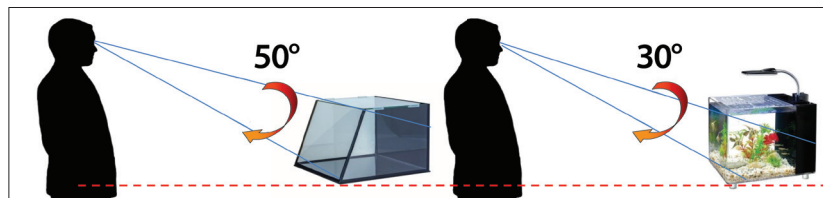

FOR IMMEDIATE RELEASE

LIFEGARD AQUATICS INTRODUCES FULL VIEW AQUARIUMS

Cerritos, Ca.----Lifegard's Full View Aquariums are not your traditional flat front square or cube tank... but are well-designed with an angled front to allow a larger viewing area inside the tank... when placed at the same level with a flat front tank. No more bending down to enjoy the life inside the aquarium. The Full View Aquarium offers the maximum viewing area in its class. This modern designed aquarium comes as Complete or Basic and with built-in back filter or with Internal Filter. Complete with built-in back filter comes with all the necessary Mechanical Filtration, Carbon Filtration, Full Spectrum LED lighting, Quiet One® 400 Pump, Integrated CO2/O2 dispensing capability, Water Level Control with Waterfall, Bio-Media, and Flex Water flow required for a healthy ecosystem.

GREATER VIEWING AREA

Full View Aquarium offers a greater viewing area compared to a traditional flat front square or cube.

Full View Aquarium models are available in 5 and 7 Gallon sizes... in complete and basic programs also with built-in back filter or with internal submersible filter... that include those accessories to satisfy most setup requirements. Call **800-628-8771** or visit Lifegard's web site www.lifegardaquatics.com to obtain a complete catalog or for further information on this and many other popular products designed to enhance the aquatics hobby.